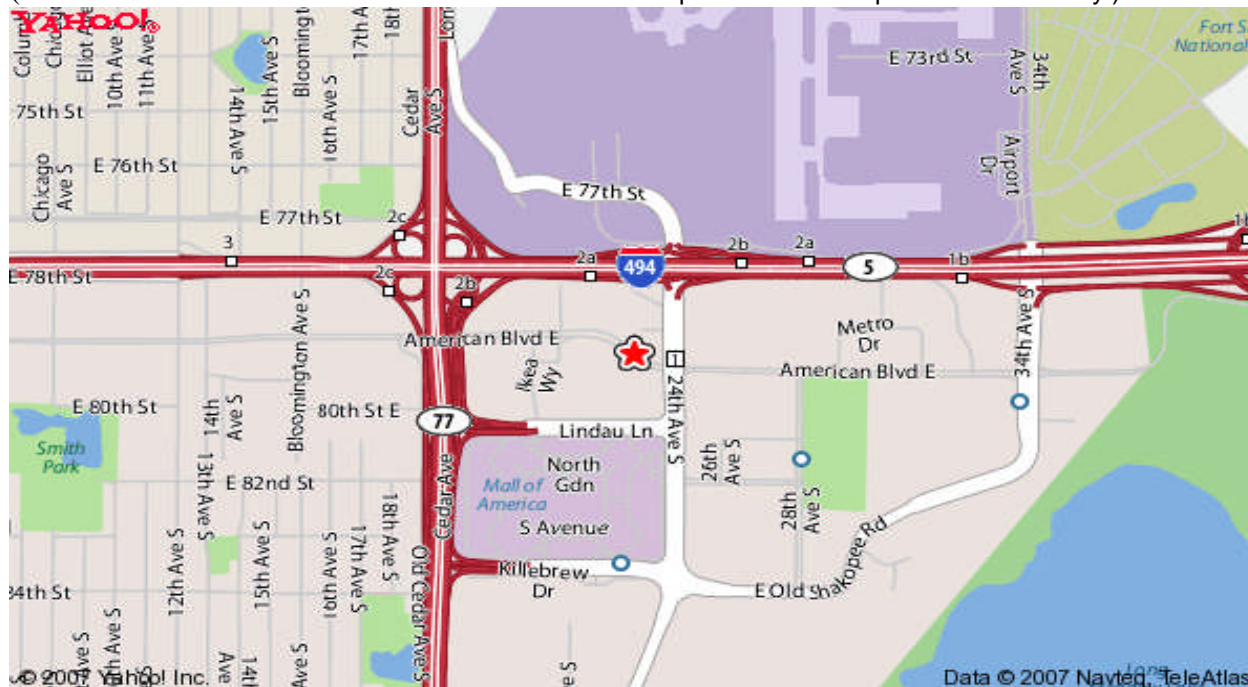

LOGISTICAL INFORMATION
MRRIC MEETING
Bloomington/Minneapolis, MN
September 25 - 26, 2007

Location

Ramada Mall of America
2300 East American Boulevard, Bloomington, MN 55425
For more information on the hotel, click on this link: [Ramada Mall of America](#)

Map of Hotel Location

(The Ramada offers free shuttle service from the Minneapolis/St. Paul Airport 24 hours a day.)

Directions From Airport

MINNEAPOLIS ST PAUL INTERNATIONAL AIRPORT, MINNEAPOLIS, MN

1. Start going toward the **AIRPORT EXIT** on **GLUMACK DR** go **0.4** mi 0.4 mi
2. Turn **R** **RIGHT** on **GREEN LN** go **0.4** mi 0.8 mi
3. Continue on **GLUMACK DR** go **0.4** mi 1.2 mi
4. Take ramp onto **MN-5 W** toward **BLOOMINGTON (I-494)** go **1.2** mi 2.4 mi
5. Take the **I-494 W/MN-5 W** **L** **LEFT** exit onto **I-494 W** go **1.3** mi 3.7 mi
6. Take exit **#2A/24TH AVE** onto **24TH AVE S(CR-1 W)** toward **24TH AVE SOUTHBOUND** go **0.6** mi 4.3 mi
7. Turn **R** **RIGHT** on **AMERICAN BLVD E** go **< 0.1** mi 4.3 mi
8. Arrive at **2300 AMERICAN BLVD E, BLOOMINGTON**

2300 AMERICAN BLVD E, BLOOMINGTON, MN

Other Hotels near the Ramada Mall of America

Days Inn

1901 Killebrew Drive, Bloomington, MN

952-854-8400

Distance: 3 miles (7 min.)

\$45/night

(Mixed reviews, but better than the other two listed here)

Americinn of Bloomington/Richfield, MN

1200 E. 78th, Richfield, MN

612-869-8600

Distance: 1.2 miles (3 min.)

\$78/night

Travelodge

1225 E. 78th St., Bloomington, MN

952-854-3322